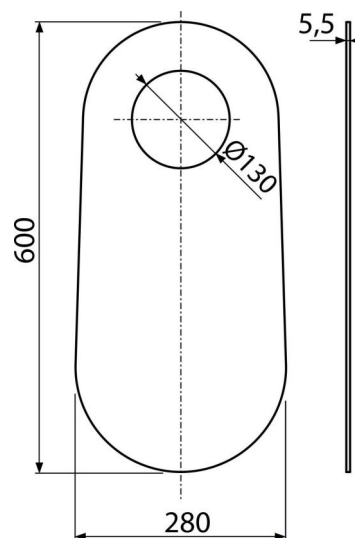

M920

Noise insulation for floor standing WC and bidets

Application

For floor-standing WC and bidet

To compensate the inequalities between the ceramics and the tiles

Features

- No memory effect
- Simply trimable to the shape of the used ceramics
- Material: XLPE

Scope of supply

- Insulation board

Order number, Logistic information

| Code | EAN | Weight (piece packing palett) | Dimensions (piece packing) | Quantity (packing palett) |
|------|---------------|--------------------------------------|---------------------------------|--------------------------------|
| M920 | 8595580501945 | 0,06 9,56 58,2 kg | 600x280x5,5 640x610x530 mm | 150 600 pcs |