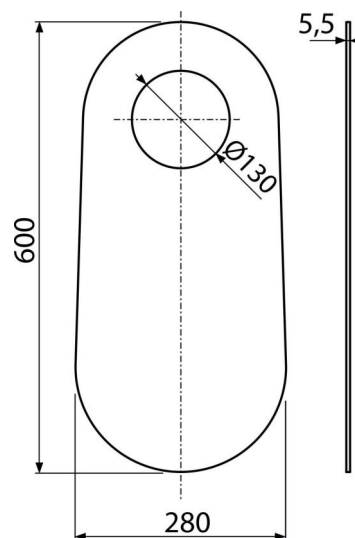

M920

Noise insulation for floor standing WC and bidets

Application

For floor-standing WC and bidet

To compensate the inequalities between the ceramics and the tiles

Features

- No memory effect
- Simply trimable to the shape of the used ceramics
- Material: XPLE

Scope of supply

- Insulation board

Order number, Logistic information

Code	EAN	Weight (piece packing palett)	Dimensions (piece packing)	Quantity (packing palett)
M920	8595580501945	0,06 9,56 58,2 kg	600x280x5,5 640x610x530 mm	150 600 pcs