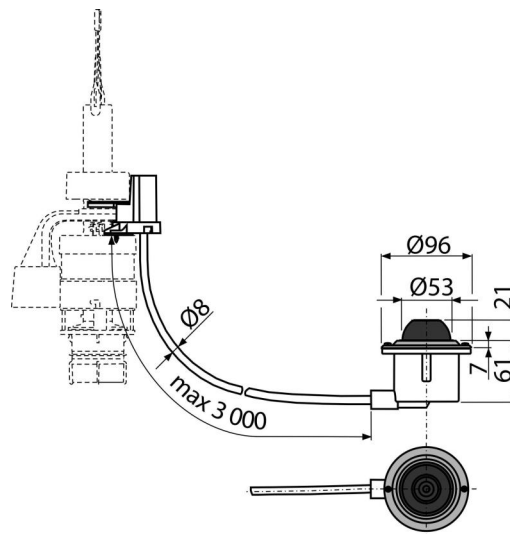

MPO12

Remote pneumatic flush for foot operation, metal, installation: into the floor

Application

Can not be used for pre-wall installation systems Slim
 For people with reduced mobility
 For plastic Alca cisterns after replacing the pull and bottom outlet
 For use in public areas
 For pre-wall installation systems Alca
 For installation into the floor

Features

- Color: chrome
- One flushing volume of 6 l
- Can be installed up to 3 m from the WC bowl
- Material: stainless steel, ABS, polypropylene

Scope of supply

- Fixation set: screw 3.5×10 – 2 pcs
- 3 m tube to connect the flush plate with the flush valve
- Control mechanism
- Button for pneumatic control
- Flush valve

Order number, Logistic information

Code	EAN	Weight (piece packing palett)	Dimensions (piece packing)	Quantity (packing palett)
MPO12	8595580501976	1,17 11,66 206,5 kg	315×210×120 590×430×390 mm	10 160 pcs

Warranty

2/2 years *

Norms

EN 14055

Technical specifications

- Hygienic reserve 3 l
- Maximum length of the tube for pneumatic operation 3 m
- Setting of flushing water volume 6-9 l
- Default flushing water volume setting 6 l