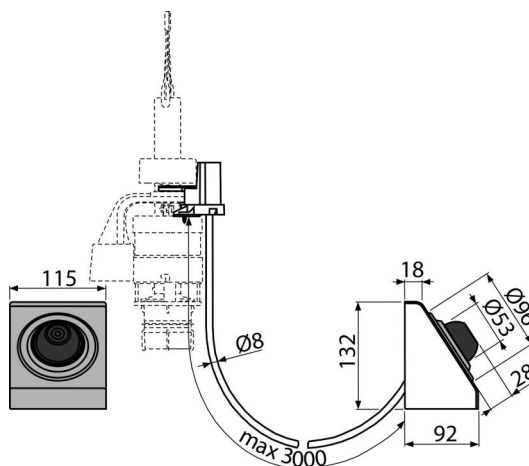

MPO13

Remote pneumatic flush for foot operation, metal, installation: onto the wall

Application

Can not be used for pre-wall installation systems Slim
For people with reduced mobility
For plastic Alca cisterns after replacing the pull and bottom outlet
For use in public areas
For pre-wall installation systems Alca
For installation on the wall

Features

- Color: chrome
- One flushing volume of 6 l
- Can be installed up to 3 m from the WC bowl
- Material: stainless steel, ABS, polypropylene

Scope of supply

- Fixation set: screw 3.5×10 – 2 pcs
- 3 m tube to connect the flush plate with the flush valve
- Control mechanism
- Button for pneumatic control
- Flush valve

Order number, Logistic information

Code	EAN	Weight (piece | packing | palett)	Dimensions (piece | packing)	Quantity (packing | palett)
MPO13	8595580501983	1,43 | 14,29 | 248,6 kg	315×210×120 | 590×430×390 mm	10 | 160 pcs

Warranty	Customs code	Norms
2/2 years *	84818019	EN 14055

Technical specifications

- Hygienic reserve 3 l
- Maximum length of the tube for pneumatic operation 3 m
- Setting of flushing water volume 6-9 l
- Default flushing water volume setting 6 l