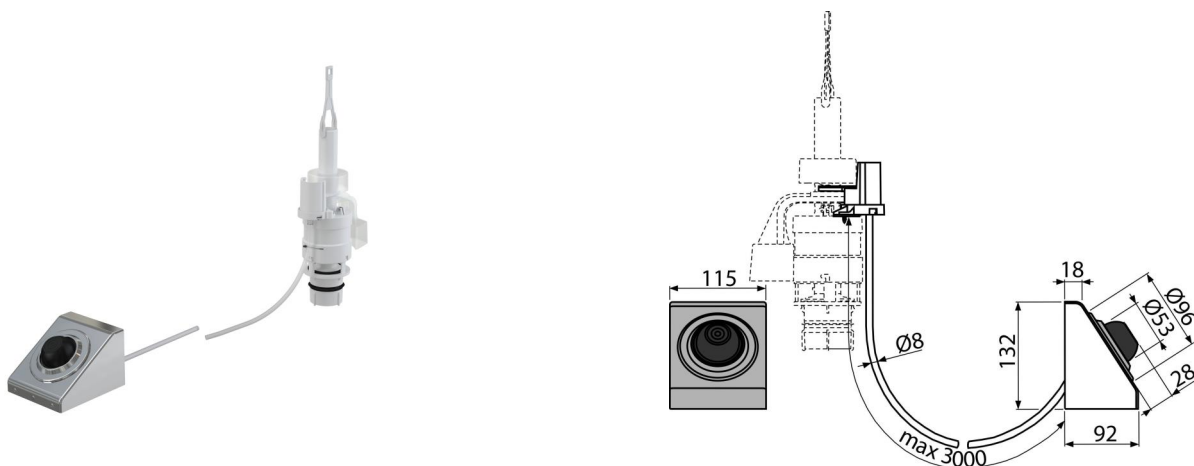

MPO13

Remote pneumatic flush for foot operation, metal, installation: onto the wall

Application

Can not be used for pre-wall installation systems Slim
 For people with reduced mobility
 For plastic Alca cisterns after replacing the pull and bottom outlet
 For use in public areas
 For pre-wall installation systems Alca
 For installation on the wall

Features

- Color: chrome
- One flushing volume of 6 l
- Can be installed up to 3 m from the WC bowl
- Material: stainless steel, ABS, polypropylene

Scope of supply

- Fixation set: screw 3.5×10 – 2 pcs
- 3 m tube to connect the flush plate with the flush valve
- Control mechanism
- Button for pneumatic control
- Flush valve

Order number, Logistic information

Code	EAN	Weight (piece packing palett)	Dimensions (piece packing)	Quantity (packing palett)
MPO13	8595580501983	1,43 14,29 248,6 kg	315×210×120 590×430×390 mm	10 160 pcs

Warranty	Customs code	Norms
2/2 years *	84818019	EN 14055

Technical specifications

- Hygienic reserve 3 l
- Maximum length of the tube for pneumatic operation 3 m
- Setting of flushing water volume 6-9 l
- Default flushing water volume setting 6 l