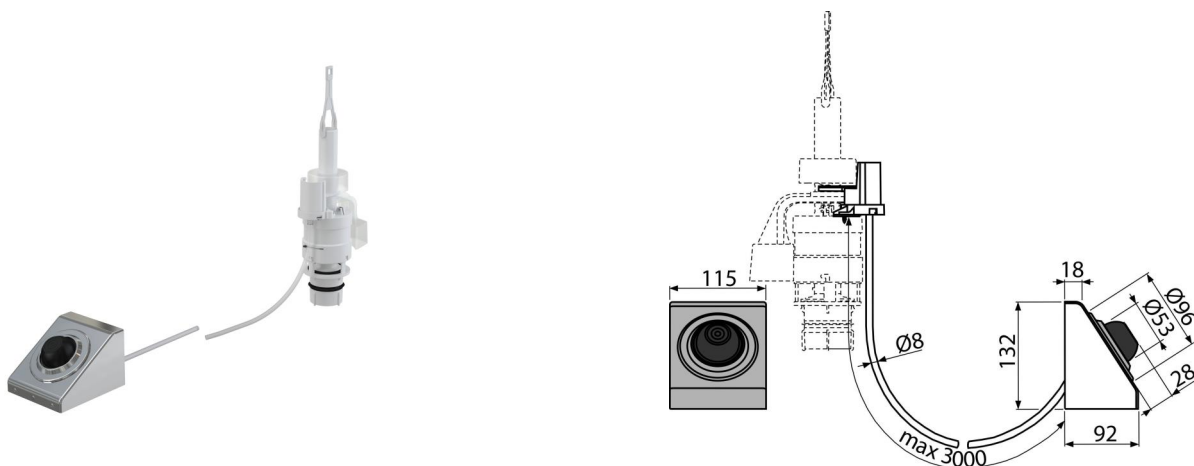

MPO13

Remote pneumatic flush for foot operation, metal, installation: onto the wall

Application

Can not be used for pre-wall installation systems Slim
 For people with reduced mobility
 For plastic Alca cisterns after replacing the pull and bottom outlet
 For use in public areas
 For pre-wall installation systems Alca
 For installation on the wall

Features

- Color: chrome
- One flushing volume of 6 l
- Can be installed up to 3 m from the WC bowl
- Material: stainless steel, ABS, polypropylene

Scope of supply

- Fixation set: screw 3.5×10 – 2 pcs
- 3 m tube to connect the flush plate with the flush valve
- Control mechanism
- Button for pneumatic control
- Flush valve

Order number, Logistic information

Code	EAN	Weight (piece packing palett)	Dimensions (piece packing)	Quantity (packing palett)
MPO13	8595580501983	1,43 14,29 248,6 kg	315×210×120 590×430×390 mm	10 160 pcs

Warranty

2/2 years *

Norms

EN 14055

Technical specifications

- Hygienic reserve 3 l
- Maximum length of the tube for pneumatic operation 3 m
- Setting of flushing water volume 6-9 l
- Default flushing water volume setting 6 l