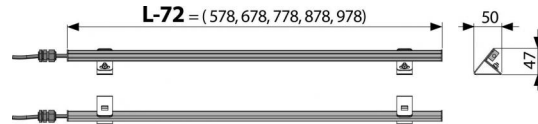

AEZ120-650

ALCA LIGHT – lighting for APZ5 Spa, white

Features

- Colour illumination - white
- Powered by the electric supply, the power source must be purchased separately - recommended AEZ311
- Necessary to solve separately the switching of the lighting
- LED lighting strip, which is incorporated into the body of the linear drain
- When ordering along with the linear drain the lighting comes installed from the factory

Scope of supply

- Cable gland PG9 for the cable exiting the drain body
- Console for mounting LED lighting strips into the body of the drain 2 pcs
- Bar with red LED lighting for drain APZ5-750 mm
- Connecting cable in a protective tube, length 5 m

Order number, Logistic information

Code	EAN		Weight (kus packing palett)	Dimensions (piece packing)	Quantity (packing palett)
AEZ120-650	8595580502515	650 mm	0,5208 0,0000 0,0000 kg	550×30×30 550×30×30 mm	1 - pc