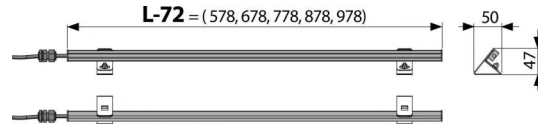

### Features

- Colour illumination - white
- Powered by the electric supply, the power source must be purchased separately - recommended AEZ311
- Necessary to solve separately the switching of the lighting
- LED lighting strip, which is incorporated into the body of the linear drain
- When ordering along with the linear drain the lighting comes installed from the factory

### Scope of supply

- Cable gland PG9 for the cable exiting the drain body
- Console for mounting LED lighting strips into the body of the drain 2 pcs
- Bar with red LED lighting for drain APZ5-750 mm
- Connecting cable in a protective tube, length 5 m

### Order number, Logistic information

Code	EAN		Weight (kus   packing   palett)	Dimensions (piece   packing)	Quantity (packing   palett)
AEZ120-950	8595580502546	950 mm	0,6758   0,0000   0,0000 kg	850×30×30   850×30×30 mm	1   - pc