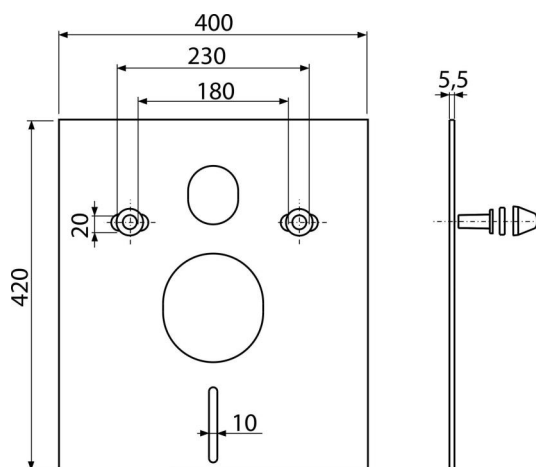

M930

Noise insulation for wall-hung WC and bidets with accessories including cover cap (white)

Application

For mounting ceramics with connecting pitches 180 mm and 230 mm
To compensate the inequalities between the ceramics and the tiles
For WC and wall-hung bidet

Features

- No memory effect
- Simply trimable to the shape of the used ceramics
- Material: XLPE
- Interrupts the transmission of vibrations between the wall and the ceramics

Scope of supply

- Insulation board
- Cover 2 pcs (white)
- Washer for insulation boards 2 pcs
- Nut washer 2 pcs
- Insulation board insert 2 pcs

Order number, Logistic information

Code	EAN	Weight (piece packing palett)	Dimensions (piece packing)	Quantity (packing palett)
M930	8595580503031	0,13 6,47 123,4 kg	420x400x5,5 590x430x390 mm	50 800 pcs