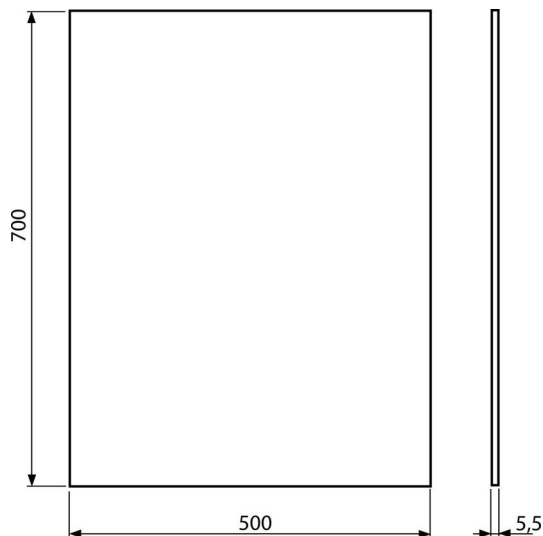

M950

Noise insulation for wall-hung urinals

Application

To compensate the inequalities between the ceramics and the tiles
For wall-hung urinals

Features

- No memory effect
- Simply trimable to the shape of the used ceramics
- Material: XLPE
- Interrupts the transmission of vibrations between the wall and the ceramics

Scope of supply

- Insulation board

Order number, Logistic information

Code	EAN	Weight (piece packing palett)	Dimensions (piece packing)	Quantity (packing palett)
M950	8595580503147	0,08 4,60 38,4 kg	700x500x5,5 640x610x530 mm	60 240 pcs