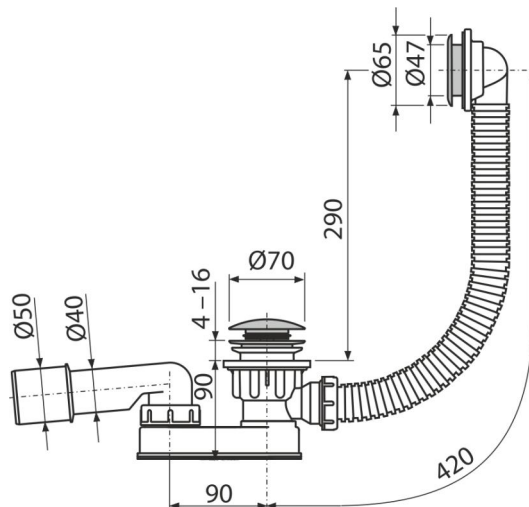

# A506KM

Shower waste and trap CLICK/CLACK, metal

### Application

To drain the water from the deep shower tray  
For shower trays with overflow  
For bathtubs with drain outlet DN52

### Order number, Logistic information

Code	EAN	Weight (piece   packing   palett)	Dimensions (piece   packing)	Quantity (packing   palett)
A506KM	8595580503604	0,53   13,18   230,8 kg	370×100×200   590×430×390 mm	25   400 pcs

### Technical specifications

- Resistance of odour trap against the pressure 588 Pa
- Flow rate 48,6 l/min
- Overflow flow rate 42 l/min
- Thermal resistance 98 °C