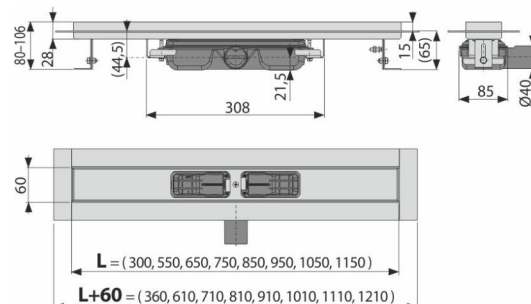

APZ106-1150 Professional Low

Shower drain with an edge for full grids

Application

- For wheelchair access
- For sites with limited floor height
- For drainage of floor-level showers
- For installation into open spaces or near the wall of the shower area
- For full grids, grid FLOOR for embedding tiles and prismatic grid GAP
- For indoor use

Features

- The collar and trap are protected by foil, and the channel itself by a polystyrene insert
- Trap material: polypropylene
- Shower drain material: stainless steel 2 mm, AISI 304, DIN 1.4301
- Mechanically cleanable trap up to the waste pipe
- Linear drain from stainless steel (hardened by pickling, passivation and electrochemical polishing)
- For inserting full grids – stainless steel, tempered glass, synthetic stone, grid for embedding tiles and prismatic grid
- Self-adhesive tape for quality waterproofing
- Trap firmly connected to the drain – 100% waterproofing
- Installation height from 65 mm
- Adjustable height
- The high flow rate is achieved due to the double compartment trap system
- 25 years guarantee

Scope of supply

- Fixation set: screws $\text{Ø}6 \times 50$ – 2 pcs, dowels $\text{Ø}10$ – 2 pcs
- Installation trough cover - polystyrene
- Protective foil covering for the drain edges and odour trap
- Protective film for trap inlet
- Self-adhesive waterproofing tape
- The shower drain is assembled with the odour trap

Warranty

2/25 years *

Technical specifications

- Total installation height 80-106 mm
- Minimum thickness of concrete 65 mm
- Resistance of odour trap against the pressure 575 Pa
- Waste pipe diameter 40 mm
- Flow rate 35 l/min
- Load class K3 300 kg
- Odour trap 28 mm