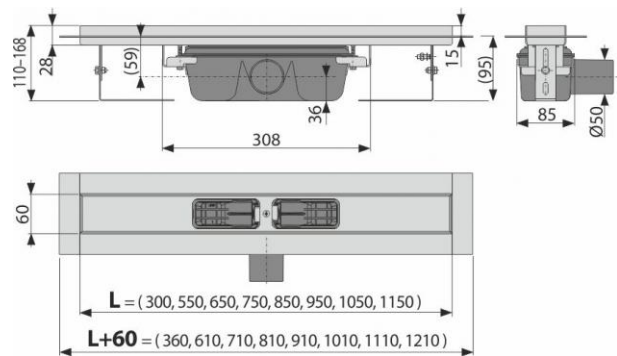

APZ6-1050 Professional

Shower drain with an edge for full grids

Application

- For indoor use
- For drainage of floor-level showers
- For installation into open spaces or near the wall of the shower area
- For full grids, grid FLOOR for embedding tiles and prismatic grid GAP
- For wheelchair access

Features

- Linear drain from stainless steel (hardened by pickling, passivation and electrochemical polishing)
- For inserting full grids - stainless steel, tempered glass, synthetic stone, grid for embedding tiles and prismatic grid
- Installation height from 95 mm
- Adjustable height
- The trap is firmly connected to the drain channel - 100% waterproofing
- Self-adhesive waterproofing tape for quality waterproofing
- Mechanically cleanable trap up to the waste pipe
- The collar and trap are protected by foil, and the channel itself by a polystyrene insert
- The high flow rate is achieved due to the double compartment trap system
- Possibility to buy a combined odour trap
- 25 years guarantee
- Material of drainage channel: stainless steel AISI 304, DIN 1.4301
- Trap material: polypropylene

Norms

EN 1253

Scope of supply

- The shower drain is assembled with the odour trap
- Anchoring set: screw $\varnothing 6 \times 50$ - 2 pcs, dowel $\varnothing 10$ - 2 pcs
- Self-adhesive waterproofing tape

Order number

Code	EAN
APZ6-1050	8595580505394

Technical specifications

- Odour trap 50 mm
- Flow rate 60-68,8 l/min
- Resistance of odour trap against the pressure 982 Pa
- Waste pipe diameter 50 mm
- Minimum thickness of concrete 95 mm
- Total installation height 110-168 mm
- Load class K3 300 kg