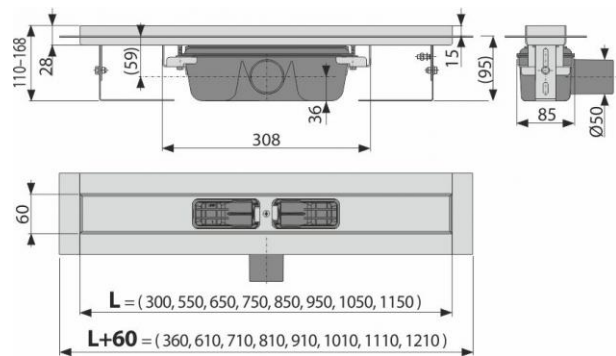

APZ6-550 Professional

Shower drain with an edge for full grids

Application

- For indoor use
- For drainage of floor-level showers
- For installation into open spaces or near the wall of the shower area
- For full grids, grid FLOOR for embedding tiles and prismatic grid GAP
- For wheelchair access

Features

- Linear drain from stainless steel (hardened by pickling, passivation and electrochemical polishing)
- For inserting full grids - stainless steel, tempered glass, synthetic stone, grid for embedding tiles and prismatic grid
- Installation height from 95 mm
- Adjustable height
- The trap is firmly connected to the drain channel - 100% waterproofing
- Self-adhesive waterproofing tape for quality waterproofing
- Mechanically cleanable trap up to the waste pipe
- The collar and trap are protected by foil, and the channel itself by a polystyrene insert
- The high flow rate is achieved due to the double compartment trap system
- Possibility to buy a combined odour trap
- 25 years guarantee
- Material of drainage channel: stainless steel AISI 304, DIN 1.4301
- Trap material: polypropylene

Norms

EN 1253

Scope of supply

- The shower drain is assembled with the odour trap
- Anchoring set: screw $\text{Ø}6 \times 50$ - 2 pcs, dowel $\text{Ø}10$ - 2 pcs
- Self-adhesive waterproofing tape

APZ6-550 Professional

Order number

Code	EAN
APZ6-550	8595580505431

Technical specifications

- Odour trap 50 mm
- Flow rate 60-68,8 l/min
- Resistance of odour trap against the pressure 982 Pa
- Waste pipe diameter 50 mm
- Minimum thickness of concrete 95 mm
- Total installation height 110-168 mm
- Load class K3 300 kg