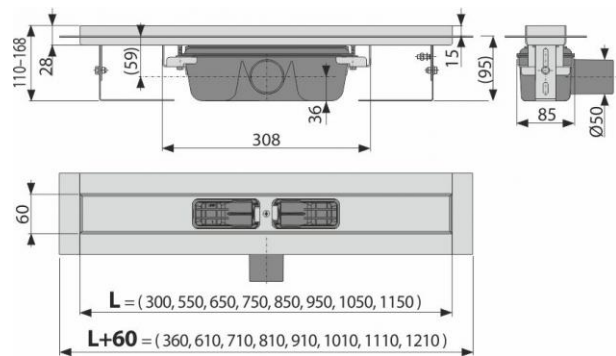

APZ6-550 Professional

Shower drain with an edge for full grids

Application

- For indoor use
- For drainage of floor-level showers
- For installation into open spaces or near the wall of the shower area
- For full grids, grid FLOOR for embedding tiles and prismatic grid GAP
- For wheelchair access

Features

- Linear drain from stainless steel (hardened by pickling, passivation and electrochemical polishing)
- For inserting full grids - stainless steel, tempered glass, synthetic stone, grid for embedding tiles and prismatic grid
- Installation height from 95 mm
- Adjustable height
- The trap is firmly connected to the drain channel - 100% waterproofing
- Self-adhesive waterproofing tape for quality waterproofing
- Mechanically cleanable trap up to the waste pipe
- The collar and trap are protected by foil, and the channel itself by a polystyrene insert
- The high flow rate is achieved due to the double compartment trap system
- Possibility to buy a combined odour trap
- 25 years guarantee
- Material of drainage channel: stainless steel AISI 304, DIN 1.4301
- Trap material: polypropylene

Norms

EN 1253

Scope of supply

- The shower drain is assembled with the odour trap
- Anchoring set: screw $\varnothing 6 \times 50$ - 2 pcs, dowel $\varnothing 10$ - 2 pcs
- Self-adhesive waterproofing tape

Order number

Code	EAN
APZ6-550	8595580505431

Technical specifications

- Odour trap 50 mm
- Flow rate 60-68,8 l/min
- Resistance of odour trap against the pressure 982 Pa
- Waste pipe diameter 50 mm
- Minimum thickness of concrete 95 mm
- Total installation height 110-168 mm
- Load class K3 300 kg