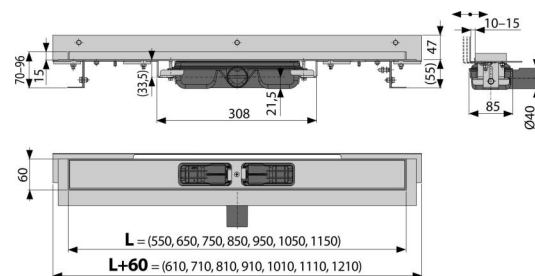

APZ104-1050 Flexible Low

Shower drain with an edge for perforated grids and adjustable vertical flange to the wall

Application

- For wheelchair access
- For sites with limited floor height
- For drainage of floor-level showers
- For installation directly to the wall
- For perforated stainless steel grids
- For indoor use

Features

- Better and safer transition of the insulation from the floor to the wall
- The collar and trap are protected by foil, and the channel itself by a polystyrene insert
- Trap material: polypropylene
- Shower drain material: stainless steel 2 mm, AISI 304, DIN 1.4301
- Mechanically cleanable trap up to the waste pipe
- Adjustable vertical insulating collar for tiles with a thickness of 6–12 mm
- Linear drain from stainless steel (hardened by pickling, passivation and electrochemical polishing)
- Self-adhesive tape for quality waterproofing
- Trap firmly connected to the drain – 100% waterproofing
- Installation height from 55 mm
- Facilitates the inclination of the floor
- Adjustable height
- The high flow rate is achieved due to the double compartment trap system
- 25 years guarantee

Order number, Logistic information

Code	EAN	Weight (piece packing palett)	Dimensions (piece packing) mm	Quantity (packing palett)
APZ104-1050	8595580505837	1050 mm 5,03 40,23 140,7 kg	1120×160×205	8 24 pcs

Warranty

2/25 years *

Technical specifications

- Total installation height 70-96 mm
- Minimum thickness of concrete 55 mm
- Resistance of odour trap against the pressure 575 Pa
- Waste pipe diameter 40 mm
- Movable flange range 10-15 mm
- Flow rate 35 l/min
- Load class K3 300 kg
- Odour trap 28 mm