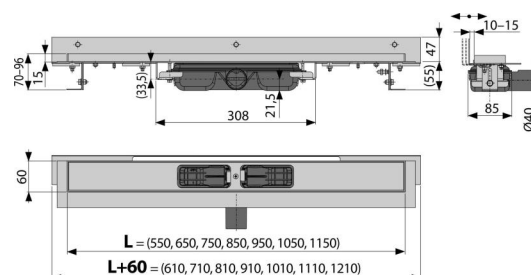

APZ104-1150 Flexible Low

Shower drain with an edge for perforated grids and adjustable vertical flange to the wall

Application

- For wheelchair access
- For sites with limited floor height
- For drainage of floor-level showers
- For installation directly to the wall
- For perforated stainless steel grids
- For indoor use

Features

- Better and safer transition of the insulation from the floor to the wall
- The collar and trap are protected by foil, and the channel itself by a polystyrene insert
- Trap material: polypropylene
- Shower drain material: stainless steel 2 mm, AISI 304, DIN 1.4301
- Mechanically cleanable trap up to the waste pipe
- Adjustable vertical insulating collar for tiles with a thickness of 6–12 mm
- Linear drain from stainless steel (hardened by pickling, passivation and electrochemical polishing)
- Self-adhesive tape for quality waterproofing
- Trap firmly connected to the drain – 100% waterproofing
- Installation height from 55 mm
- Facilitates the inclination of the floor
- Adjustable height
- The high flow rate is achieved due to the double compartment trap system
- 25 years guarantee

Order number, Logistic information

Code	EAN	Weight (piece packing palett)	Dimensions (piece packing)	Quantity (packing palett)
APZ104-1150	8595580505851	1150 mm 5,37 42,94 148,8 kg	1220×160×205 mm	8 24 pcs

Warranty

2/25 years *

Technical specifications

- Total installation height 70-96 mm
- Minimum thickness of concrete 55 mm
- Resistance of odour trap against the pressure 575 Pa
- Waste pipe diameter 40 mm
- Movable flange range 10-15 mm
- Flow rate 35 l/min
- Load class K3 300 kg
- Odour trap 28 mm