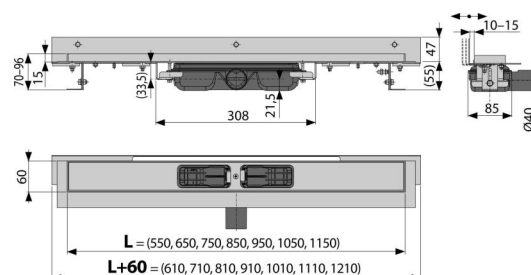

APZ104-750 Flexible Low

Shower drain with an edge for perforated grids and adjustable vertical flange to the wall

Application

- For wheelchair access
- For sites with limited floor height
- For drainage of floor-level showers
- For installation directly to the wall
- For perforated stainless steel grids
- For indoor use

Features

- Better and safer transition of the insulation from the floor to the wall
- The collar and trap are protected by foil, and the channel itself by a polystyrene insert
- Trap material: polypropylene
- Shower drain material: stainless steel 2 mm, AISI 304, DIN 1.4301
- Mechanically cleanable trap up to the waste pipe
- Adjustable vertical insulating collar for tiles with a thickness of 6–12 mm
- Linear drain from stainless steel (hardened by pickling, passivation and electrochemical polishing)
- Self-adhesive tape for quality waterproofing
- Trap firmly connected to the drain – 100% waterproofing
- Installation height from 55 mm
- Facilitates the inclination of the floor
- Adjustable height
- The high flow rate is achieved due to the double compartment trap system
- 25 years guarantee

Order number, Logistic information

Code	EAN	Weight (piece packing palett)	Dimensions (piece packing)	Quantity (packing palett)
APZ104-750	8595580505912	750 mm 4,04 32,29 116,9 kg	820x160x205 825x375x830 mm	8 24 pcs

Warranty

2/25 years *

Technical specifications

- Total installation height 70-96 mm
- Minimum thickness of concrete 55 mm
- Resistance of odour trap against the pressure 575 Pa
- Waste pipe diameter 40 mm
- Movable flange range 10-15 mm
- Flow rate 35 l/min
- Load class K3 300 kg
- Odour trap 28 mm