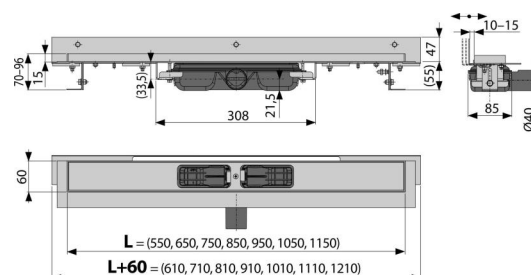

APZ104-950 Flexible Low

Shower drain with an edge for perforated grids and adjustable vertical flange to the wall

Application

- For wheelchair access
- For sites with limited floor height
- For drainage of floor-level showers
- For installation directly to the wall
- For perforated stainless steel grids
- For indoor use

Features

- Better and safer transition of the insulation from the floor to the wall
- The collar and trap are protected by foil, and the channel itself by a polystyrene insert
- Trap material: polypropylene
- Shower drain material: stainless steel 2 mm, AISI 304, DIN 1.4301
- Mechanically cleanable trap up to the waste pipe
- Adjustable vertical insulating collar for tiles with a thickness of 6–12 mm
- Linear drain from stainless steel (hardened by pickling, passivation and electrochemical polishing)
- Self-adhesive tape for quality waterproofing
- Trap firmly connected to the drain – 100% waterproofing
- Installation height from 55 mm
- Facilitates the inclination of the floor
- Adjustable height
- The high flow rate is achieved due to the double compartment trap system
- 25 years guarantee

Order number, Logistic information

Code	EAN	Weight (piece packing palett)	Dimensions (piece packing)	Quantity (packing palett)
APZ104-950	8595580505950	950 mm 4,71 37,72 133,2 kg	1020×160×205 mm	8 24 pcs

Warranty

2/25 years *

Technical specifications

- Total installation height 70-96 mm
- Minimum thickness of concrete 55 mm
- Resistance of odour trap against the pressure 575 Pa
- Waste pipe diameter 40 mm
- Movable flange range 10-15 mm
- Flow rate 35 l/min
- Load class K3 300 kg
- Odour trap 28 mm