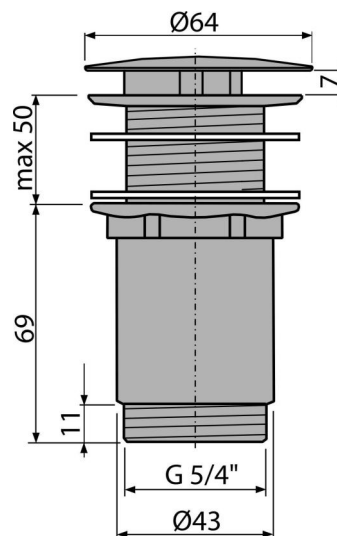

# A396

Wash-basin waste 5/4", metal, big non-closing plug, for wash-basins without overflow

### Scope of supply

- Chrome-plated metal plug
- Silicone gasket 2 pcs
- Shower waste body

### Order number, Logistic information

Code	EAN	Weight (piece   packing   palett)	Dimensions (piece   packing)	Quantity (packing   palett)
A396	8595580506582	0,41   12,21   361,8 kg	150×75×75   390×240×300 mm	30   840 pcs

### Technical specifications

- Thread 5/4 "