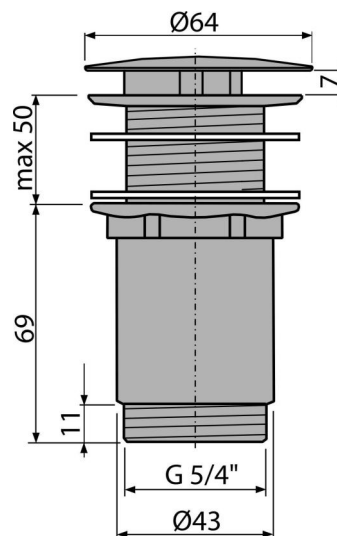

A396

Wash-basin waste 5/4", metal, big non-closing plug, for wash-basins without overflow

Application

For ceramic, plastic and glass wash-basins
For wash-basins without overflow

Features

- Material: metal with chrome finish
- Removable not closable cover, including dirt strainers
- Highly resistant to mechanical damage

Scope of supply

- Chrome-plated metal plug
- Silicone gasket 2 pcs
- Shower waste body

Order number, Logistic information

Code	EAN	Weight (piece packing palett)	Dimensions (piece packing)	Quantity (packing palett)
A396	8595580506582	0,41 12,21 361,8 kg	150×75×75 390×240×300 mm	30 840 pcs

Warranty	Customs code	Norms
2/3 years *	74182000	EN 274

Technical specifications

- Thread 5/4 "