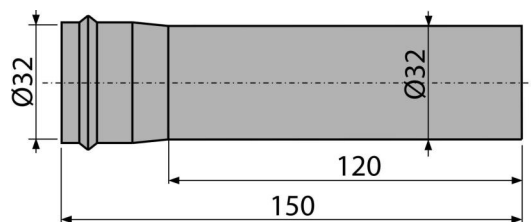

A4000

Extension piece DN32

Application

For metal wash-basin wastes and traps

To extend the connection to the washbasin and waste

Features

- Compatible with metal traps Ø32
- Material: chrome-plated brass
- High scratch resistance

Scope of supply

- Extension pipe

Order number, Logistic information

Code	EAN	Weight (piece packing palett)	Dimensions (piece packing)	Quantity (packing palett)
A4000	8595580507817	0,08 4,11 135,1 kg	155x40x40 590x240x390 mm	50 1400 pcs