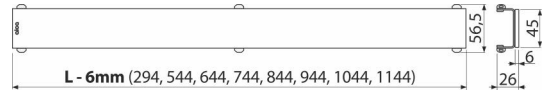

GL1200-750

GLASS – Grid for shower drain, glass-white

Application

For ALCA linear shower drains APZ6, APZ106, APZ1006, APZ1106, APZ16, APZ116, APZ1016, APZ1116

Features

- Material: glass, stainless steel AISI 304, DIN 1.4301
- The basis is a stainless steel U-profile, which is glued to a massive polished plate made of tempered glass

Scope of supply

- Dismantling hook
- Plastic grid support
- Grid

Order number, Logistic information

Code	EAN	Weight (piece | packing | palett)	Dimensions (piece | packing)	Quantity (packing | palett)
GL1200-750	8595580507893	750 mm 1,36 | 1,36 | - kg	800x0xØ60 | - mm	1 | - pc

Warranty

2/3 years *

Norms

EN 1253

Technical specifications

- Load class H15 150 kg