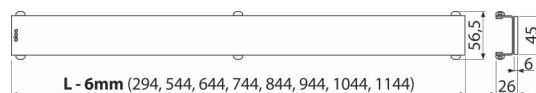

GL1200-850

GLASS – Grid for shower drain, glass-white

Application

For ALCA linear shower drains APZ6, APZ106, APZ1006, APZ1106, APZ16, APZ116, APZ1016, APZ1116

Features

- Material: glass, stainless steel AISI 304, DIN 1.4301
- The basis is a stainless steel U-profile, which is glued to a massive polished plate made of tempered glass

Scope of supply

- Dismantling hook
- Plastic grid support
- Grid

Order number, Logistic information

Code	EAN	Weight (piece packing palett)	Dimensions (piece packing)	Quantity (packing palett)
GL1200-850	8595580507916	850 mm 1,61 1,61 - kg	1200x0xØ60 - mm	1 - pc