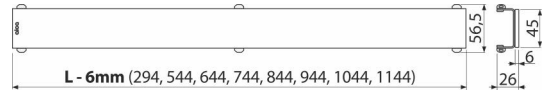

GL1200-1150

GLASS – Grid for shower drain, glass-white

Application

For ALCA linear shower drains APZ6, APZ106, APZ1006, APZ1106, APZ16, APZ116, APZ1016, APZ1116

Features

- Material: glass, stainless steel AISI 304, DIN 1.4301
- The basis is a stainless steel U-profile, which is glued to a massive polished plate made of tempered glass

Scope of supply

- Dismantling hook
- Plastic grid support
- Grid

Order number, Logistic information

Code	EAN	Weight (piece packing palett)	Dimensions (piece packing)	Quantity (packing palett)
GL1200-1150	8595580507978	1150 mm 2,03 2,03 - kg	1200x0xØ60 - mm	1 - pc