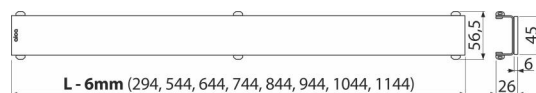

GL1202-950

GLASS – Grid for shower drain, glass-green

Application

For ALCA linear shower drains APZ6, APZ106, APZ1006, APZ1106, APZ16, APZ116, APZ1016, APZ1116

Features

- Material: glass, stainless steel DIN 1.4301
- The basis is a stainless steel U-profile, which is glued to a massive polished plate made of tempered glass

Scope of supply

- Dismantling hook
- Plastic grid support
- Grid

Order number, Logistic information

Code	EAN	Weight (piece packing palett)	Dimensions (piece packing)	Quantity (packing palett)
GL1202-950	8595580508074	950 mm 1,76 1,76 - kg	1200x0xØ60 - mm	1 - pc