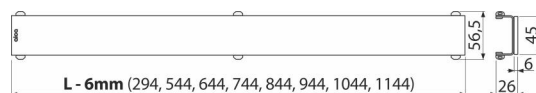

GL1204-750

GLASS – Grid for shower drain, glass-black

Application

For ALCA linear shower drains APZ6, APZ106, APZ1006, APZ1106, APZ16, APZ116, APZ1016, APZ1116

Features

- Material: glass, stainless steel DIN 1.4301
- The basis is a stainless steel U-profile, which is glued to a massive polished plate made of tempered glass

Scope of supply

- Dismantling hook
- Plastic grid support
- Grid

Order number, Logistic information

Code	EAN	Weight (piece packing palett)	Dimensions (piece packing)	Quantity (packing palett)
GL1204-750	8595580508500	750 mm 1,36 1,36 - kg	800x0xØ60 - mm	1 - pc