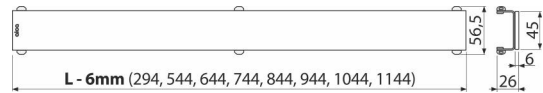

GL1204-850

GLASS – Grid for shower drain, glass-black

Application

For ALCA linear shower drains APZ6, APZ106, APZ1006, APZ1106, APZ16, APZ116, APZ1016, APZ1116

Features

- Material: glass, stainless steel DIN 1.4301
- The basis is a stainless steel U-profile, which is glued to a massive polished plate made of tempered glass

Scope of supply

- Dismantling hook
- Plastic grid support
- Grid

Order number, Logistic information

Code	EAN	Weight (piece packing palett)	Dimensions (piece packing)	Quantity (packing palett)
GL1204-850	8595580508562	850 mm 1,61 1,61 - kg	1200x0xØ60 - mm	1 - pc