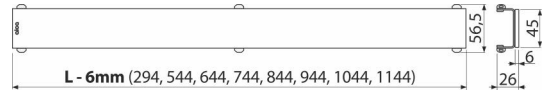

GL1204-1050

GLASS – Grid for shower drain, glass-black

Application

For ALCA linear shower drains APZ6, APZ106, APZ1006, APZ1106, APZ16, APZ116, APZ1016, APZ1116

Features

- Material: glass, stainless steel DIN 1.4301
- The basis is a stainless steel U-profile, which is glued to a massive polished plate made of tempered glass

Scope of supply

- Dismantling hook
- Plastic grid support
- Grid

Order number, Logistic information

Code	EAN		Weight (piece packing palett)	Dimensions (piece packing)	Quantity (packing palett)
GL1204-1050	8595580508609	1050 mm	1,89 1,89 - kg	1200x0xØ60 - mm	1 - pc