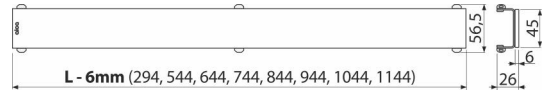

GL1204-1150

GLASS – Grid for shower drain, glass-black

Application

For ALCA linear shower drains APZ6, APZ106, APZ1006, APZ1106, APZ16, APZ116, APZ1016, APZ1116

Features

- Material: glass, stainless steel DIN 1.4301
- The basis is a stainless steel U-profile, which is glued to a massive polished plate made of tempered glass

Scope of supply

- Dismantling hook
- Plastic grid support
- Grid

Order number, Logistic information

Code	EAN	Weight (piece packing palett)	Dimensions (piece packing)	Quantity (packing palett)
GL1204-1150	8595580508678	1150 mm 2,03 2,03 - kg	1200x0xØ60 - mm	1 - pc