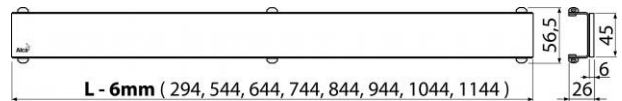

GL1204-1150

GLASS – Grid for shower drain, glass-black

Application

For ALCA linear shower drains APZ6, APZ106, APZ1006, APZ1106, APZ16, APZ116, APZ1016, APZ1116

Features

- The basis is a stainless steel U-profile, which is glued to a massive polished plate made of tempered glass
- Material: glass, stainless steel DIN 1.4301, ČSN 17240

Norms

EN 1253

Scope of supply

- Grid
- Dismantling hook
- Plastic grid support

Order number

Code	EAN
GL1204-1150	8595580508678

GL1204-1150

GLASS – Grid for shower drain, glass-black

Technical specifications

- Load class H15 150 kg

Guarantee

2/3 years

Customs code

73269098

Weight - piece	2.0256 kg
Weight – packing	0. kg
Weight - pallet	kg
Dimensions - piece	1200×0×Ø60 mm
Dimensions – packing	– mm
Quantity – packing	1 pc
Quantity – Palett	– pcs