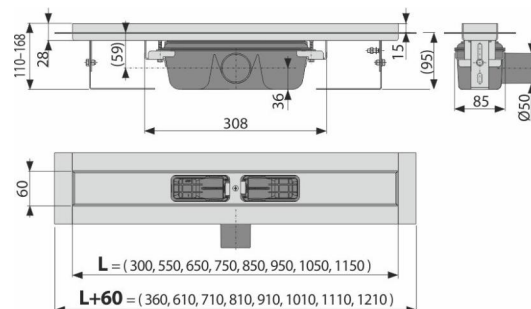

### Features

- The collar and trap are protected by foil, and the channel itself by a polystyrene insert
- Trap material: polypropylene
- Material of drainage channel: stainless steel AISI 304, DIN 1.4301
- Mechanically cleanable trap up to the waste pipe
- Possibility to buy a combined odour trap
- Linear drain from stainless steel (hardened by pickling, passivation and electrochemical polishing)
- For inserting full grids – stainless steel, tempered glass, synthetic stone, grid for embedding tiles and prismatic grid
- Self-adhesive tape for quality waterproofing
- Trap firmly connected to the drain – 100% waterproofing
- Installation height from 95 mm
- Adjustable height
- The high flow rate is achieved due to the double compartment trap system
- 25 years guarantee

### Scope of supply

- Fixing hardware for anchoring the adjustable legs: screw M6x12 – 2 pcs
- Anchoring set: screw Ø6x50 – 2 pcs, dowel Ø10 – 2 pcs, screw Ø4.2x38 – 3 pcs, dowel Ø8 – 3 pcs
- Installation channel cover
- The collar and the odour trap inlet are covered by the protective foil
- Self-adhesive waterproofing tape
- The shower drain is assembled with the odour trap

### Order number, Logistic information

Code	EAN	Weight (piece   packing   palett)	Dimensions (piece   packing)	Quantity (packing   palett)
APZ6-300	8595580511753	300 mm 2,0888   0,0000   0,0000 kg	385x130x175   mm	9   144 pcs
<b>Warranty</b> 2/25 years *	<b>Customs code</b> 39229000	<b>Norms</b> EN 1253		

### Technical specifications

- Total installation height 110-168 mm
- Minimum thickness of concrete 95 mm
- Resistance of odour trap against the pressure 982 Pa
- Waste pipe diameter 50 mm
- Flow rate 60-68,8 l/min
- Load class K3 300 kg
- Odour trap 50 mm