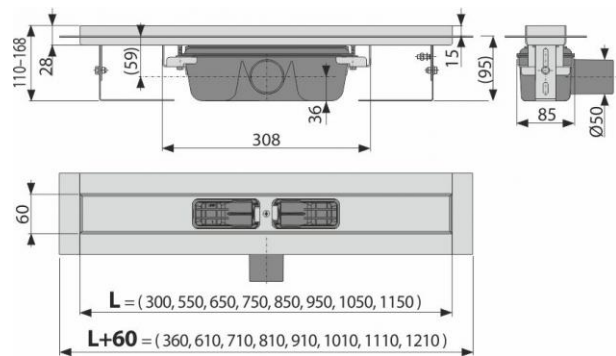

APZ6-300 Professional

Shower drain with an edge for full grids

Application

- For indoor use
- For drainage of floor-level showers
- For installation into open spaces or near the wall of the shower area
- For full grids, grid FLOOR for embedding tiles and prismatic grid GAP
- For wheelchair access

Features

- Linear drain from stainless steel (hardened by pickling, passivation and electrochemical polishing)
- For inserting full grids - stainless steel, tempered glass, synthetic stone, grid for embedding tiles and prismatic grid
- Installation height from 95 mm
- Adjustable height
- The trap is firmly connected to the drain channel - 100% waterproofing
- Self-adhesive waterproofing tape for quality waterproofing
- Mechanically cleanable trap up to the waste pipe
- The collar and trap are protected by foil, and the channel itself by a polystyrene insert
- The high flow rate is achieved due to the double compartment trap system
- Possibility to buy a combined odour trap
- 25 years guarantee
- Material of drainage channel: stainless steel AISI 304, DIN 1.4301
- Trap material: polypropylene

Norms

EN 1253

Scope of supply

- The shower drain is assembled with the odour trap
- Anchoring set: screw $\text{Ø}6 \times 50$ - 2 pcs, dowel $\text{Ø}10$ - 2 pcs
- Self-adhesive waterproofing tape

APZ6-300 Professional

Order number

Code	EAN
APZ6-300	8595580511753

Technical specifications

- Odour trap 50 mm
- Flow rate 60-68,8 l/min
- Resistance of odour trap against the pressure 982 Pa
- Waste pipe diameter 50 mm
- Minimum thickness of concrete 95 mm
- Total installation height 110-168 mm
- Load class K3 300 kg