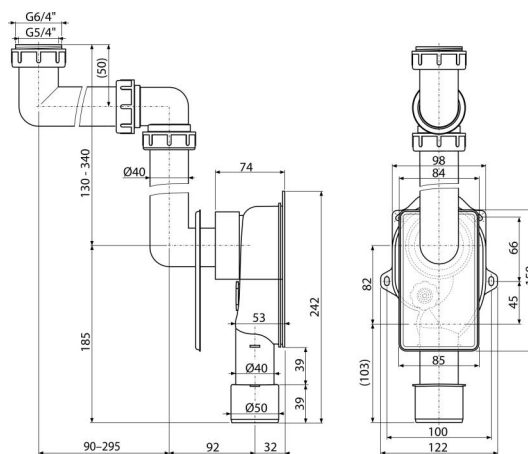

A873

Universal trap, concealed, space-saving

Application

For installation under plaster
For wash-basin or sink
To save space under the sink or wash-basin

Features

- Easy to customize according to user needs
- Material: polypropylene
- Connection to waste pipe $\varnothing 40/50$ mm
- Service access for easy cleaning
- Straight outlet pipe
- Saving space under the sink, trap hidden under the plaster

Scope of supply

- Nut to connect wash-basin or sink waste 5/4", 6/4"
- Plastic rosette
- Waste and trap body under the plaster
- Pipes for connection to wash-basin or sink

Order number, Logistic information

Code	EAN	Weight (piece packing palett)	Dimensions (piece packing)	Quantity (packing palett)
A873	8595580512460	0,54 5,40 171,2 kg	300×70×190 590×240×390 mm	10 280 pcs

Warranty 2/3 years *	Customs code 39229000	Norms EN 274
--------------------------------	---------------------------------	------------------------