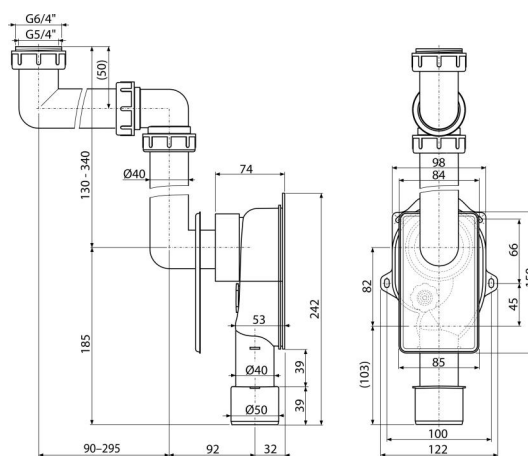

A873

Universal trap, concealed, space-saving

Application

For installation under plaster
For wash-basin or sink
To save space under the sink or wash-basin

Features

- Easy to customize according to user needs
- Material: polypropylene
- Connection to waste pipe $\varnothing 40/50$ mm
- Service access for easy cleaning
- Straight outlet pipe
- Saving space under the sink, trap hidden under the plaster

Scope of supply

- Nut to connect wash-basin or sink waste 5/4", 6/4"
- Plastic rosette
- Waste and trap body under the plaster
- Pipes for connection to wash-basin or sink

Order number, Logistic information

| Code | EAN | Weight (piece packing palett) | Dimensions (piece packing) | Quantity (packing palett) |
|------|---------------|--------------------------------------|---------------------------------|--------------------------------|
| A873 | 8595580512460 | 0,54 5,40 171,2 kg | 300×70×190 590×240×390 mm | 10 280 pcs |