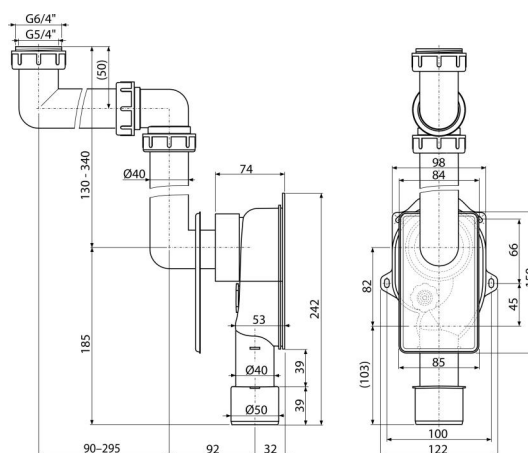

A873

Universal trap, concealed, space-saving

Application

For installation under plaster
For wash-basin or sink
To save space under the sink or wash-basin

Features

- Easy to customize according to user needs
- Material: polypropylene
- Connection to waste pipe $\varnothing 40/50$ mm
- Service access for easy cleaning
- Straight outlet pipe
- Saving space under the sink, trap hidden under the plaster

Scope of supply

- Nut to connect wash-basin or sink waste 5/4", 6/4"
- Plastic rosette
- Waste and trap body under the plaster
- Pipes for connection to wash-basin or sink

Order number, Logistic information

Code	EAN	Weight (piece packing palett)	Dimensions (piece packing)	Quantity (packing palett)
A873	8595580512460	0,54 5,40 171,2 kg	300×70×190 590×240×390 mm	10 280 pcs

Warranty 2/3 years *	Customs code 39229000	Norms EN 274
--------------------------------	---------------------------------	------------------------