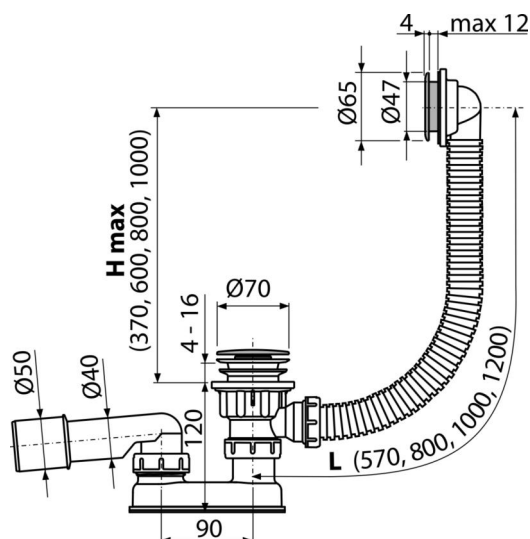

## Application

To drain the water from the bath to the waste  
For bathtubs with drain outlet Ø52 mm  
For standard size bathtubs

## Features

- The length of the bathtub trap 80 cm
- Overflow flexi pipe
- Closing waste by CLICK/CLACK
- Bath waste and overflow system
- Wet odour trap with swivel elbow

## Order number, Logistic information

Code	EAN	Weight (piece   packing   palett)	Dimensions (piece   packing)	Quantity (packing   palett)
A505CRM-80	8595580513467	80 mm 0,46   9,26   168,1 kg	330×100×220   590×430×390 mm	20   320 pcs

## Technical specifications

- Resistance of odour trap against the pressure 588 Pa
- Flow rate 48,6 l/min
- Overflow flow rate 42 l/min
- Thermal resistance 95 °C
- Odour trap 50 mm