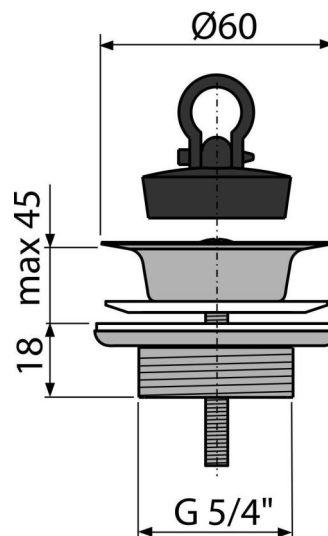

# A439

Wash-basin waste 5/4", metal

### Features

- Material: stainless steel
- Thread for connection to wash-basin trap 5/4"

### Order number, Logistic information

Code	EAN	Weight (piece   packing   palett)	Dimensions (piece   packing)	Quantity (packing   palett)
A439	8595580518660	0,14   5,56   109,0 kg	90×70×70   390×240×300 mm	40   640 pcs

### Technical specifications

- Thread 5/4"