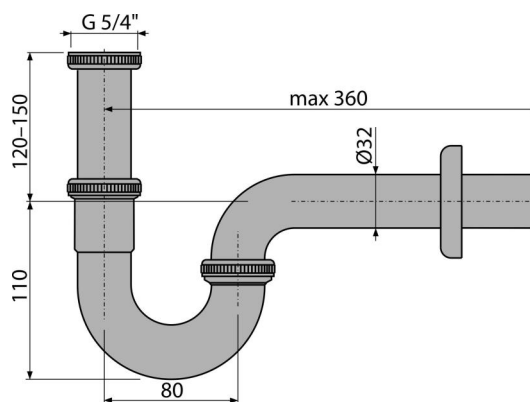

# A4320

Wash-basin trap "U" DN32, with coupling nut 5/4", metal

### Features

- Material: chrome-plated brass
- Connection to waste pipe  $\varnothing 32$  mm
- High scratch resistance

### Scope of supply

- Nut to connect wash-basin waste 5/4"
- Metal rosette
- Waste and trap body

### Technical specifications

- Flow rate 36 l/min
- Thermal resistance 95 °C
- Odour trap 62 mm