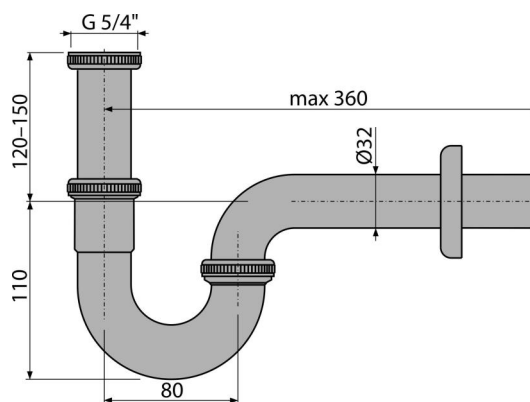

A4320

Wash-basin trap "U" DN32, with coupling nut 5/4", metal

Application

For wash-basin

Features

- Material: chrome-plated brass
- Connection to waste pipe $\varnothing 32$ mm
- High scratch resistance

Scope of supply

- Nut to connect wash-basin waste 5/4"
- Metal rosette
- Waste and trap body

Order number, Logistic information

Code	EAN	Weight (piece packing palett)	Dimensions (piece packing)	Quantity (packing palett)
A4320	8595580518677	0,32 6,33 197,1 kg	350x120x43 590x390x240 mm	20 560 pcs

Warranty

2/3 years *

Customs code

74182000

Norms

EN 274

Technical specifications

- Flow rate 36 l/min
- Thermal resistance 95 °C
- Odour trap 62 mm