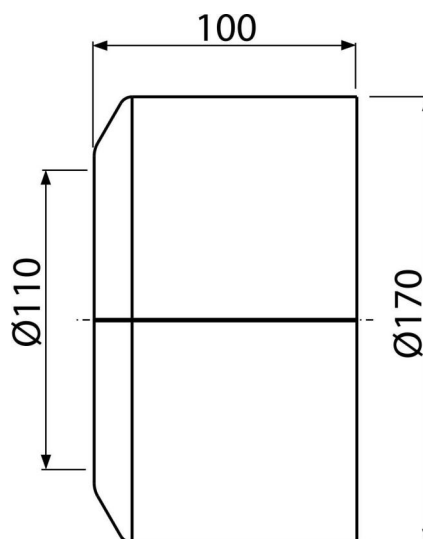

A980

WC rosette DN110 big

Application

To cover the installation opening of the drain pipe elbow

Features

- Material: polypropylene
- For waste pipe Ø110 mm
- Two piece rosette – can be installed retrospectively
- Suitable for various types of standing toilets

Scope of supply

- Rosette

Order number, Logistic information

Code	EAN	Weight (piece packing palett)	Dimensions (piece packing)	Quantity (packing palett)
A980	8595580520434	0,14 4,07 133,8 kg	170×100×170 590×390×240 mm	30 840 pcs