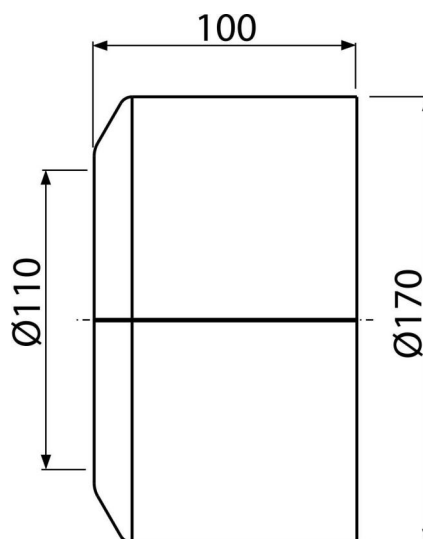

A980

WC rosette DN110 big

Application

To cover the installation opening of the drain pipe elbow

Features

- Material: polypropylene
- For waste pipe Ø110 mm
- Two piece rosette – can be installed retrospectively
- Suitable for various types of standing toilets

Scope of supply

- Rosette

Order number, Logistic information

Code	EAN	Weight (piece packing palett)	Dimensions (piece packing)	Quantity (packing palett)
A980	8595580520434	0,14 4,23 87,6 kg	170×100×170 590×430×390 mm	30 480 pcs