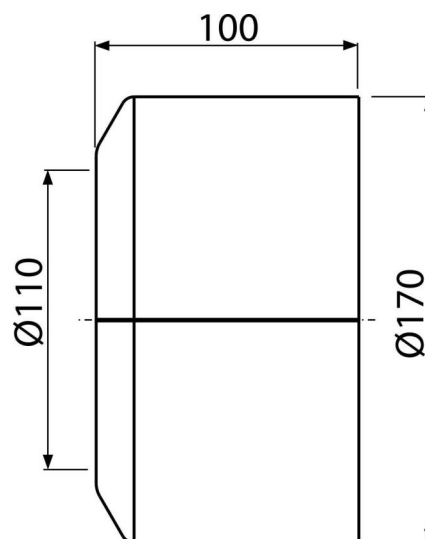

# A980

WC rosette DN110 big

### Application

To cover the installation opening of the drain pipe elbow

### Features

- Material: polypropylene
- For waste pipe Ø110 mm
- Two piece rosette – can be installed retrospectively
- Suitable for various types of standing toilets

### Order number, Logistic information

Code	EAN	Weight (piece   packing   palett)	Dimensions (piece   packing)	Quantity (packing   palett)
A980	8595580520434	0,14   4,23   87,6 kg	170×100×170   590×430×390 mm	30   480 pcs