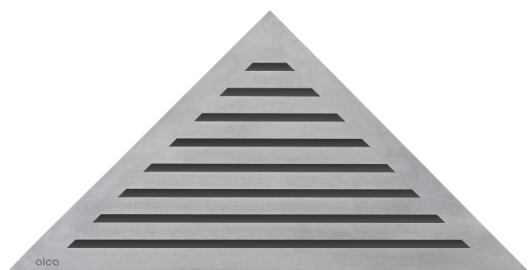

LIFE

Grid for corner shower drain, stainless steel-matt

Application

For Floor drains ARZ1

Features

- Material: stainless steel AISI 304, DIN 1.4301
- From massive 4 mm wide stainless steel, matt brushed

Scope of supply

- Dismantling hook
- Grid

Order number, Logistic information

Code	EAN	Weight (piece packing palett)	Dimensions (piece packing)	Quantity (packing palett)
LIFE	8595580520809	1,23 1,23 - kg	390x20x195 390x195x20 mm	1 - pc