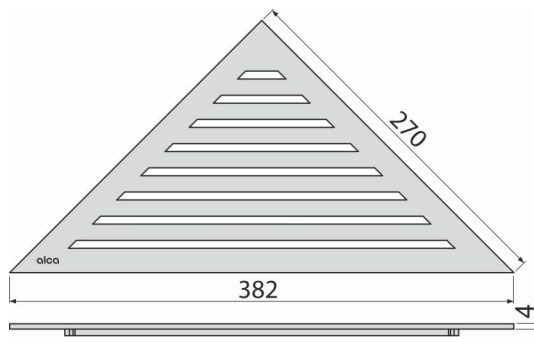

LIFE

Grid for corner shower drain, stainless steel-matt

Application

For Floor drains ARZ1

Features

- Material: stainless steel AISI 304, DIN 1.4301
- From massive 4 mm wide stainless steel, matt brushed

Scope of supply

- Dismantling hook
- Grid

Order number, Logistic information

Code	EAN	Weight (piece packing palett)	Dimensions (piece packing)	Quantity (packing palett)
LIFE	8595580520809	1,23 1,23 - kg	390x20x195 390x195x20 mm	1 - pc