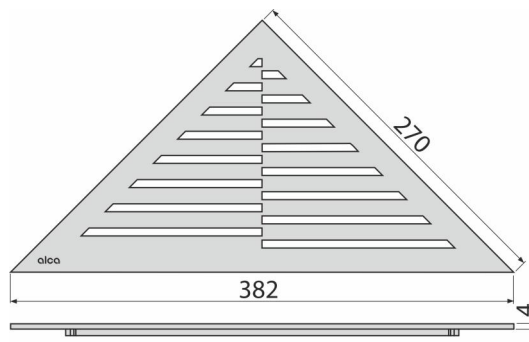

TIME

Grid for corner shower drain, stainless steel-matt

Application

For Floor drains ARZ1

Features

- Material: stainless steel AISI 304, DIN 1.4301
- From massive 4 mm wide stainless steel, matt brushed

Scope of supply

- Dismantling hook
- Grid

Order number, Logistic information

Code	EAN	Weight (piece packing palett)	Dimensions (piece packing)	Quantity (packing palett)
TIME	8595580520816	1,24 1,24 - kg	390x20x195 390x195x20 mm	1 - pc