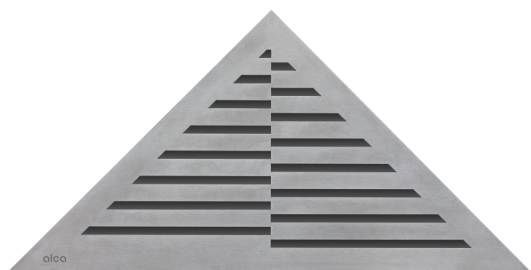

TIME

Grid for corner shower drain, stainless steel-matt

Application

For Floor drains ARZ1

Features

- Material: stainless steel AISI 304, DIN 1.4301
- From massive 4 mm wide stainless steel, matt brushed

Scope of supply

- Dismantling hook
- Grid

Order number, Logistic information

Code	EAN	Weight (piece packing palett)	Dimensions (piece packing)	Quantity (packing palett)
TIME	8595580520816	1,24 1,24 - kg	390x20x195 390x195x20 mm	1 - pc