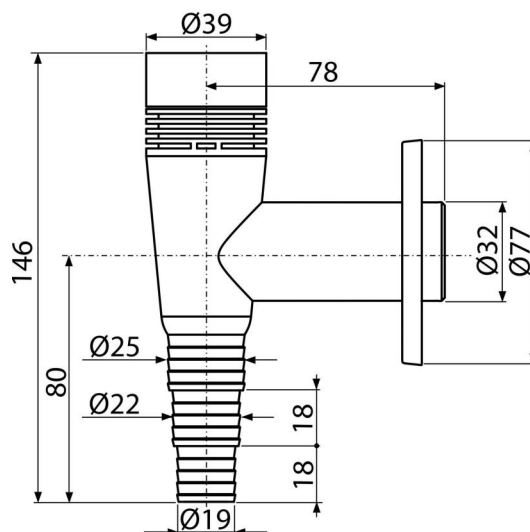

APS5

External washing machine trap with air-admittance valve, white DN32

Application

To connect the washing machine or dishwasher

Features

- Material: ABS
- Connection to waste pipe Ø32 mm
- Air admittance valve to equalize the vacuum in the waste system
- Service access for easy cleaning
- Dry odour flap against odours from the sewer

Scope of supply

- Plastic rosette
- Waste and trap body

Order number, Logistic information

Code	EAN	Weight (piece packing palett)	Dimensions (piece packing)	Quantity (packing palett)
APS5	8595580523114	0,10 7,64 233,8 kg	150×80×100 590×240×390 mm	75 2100 pcs