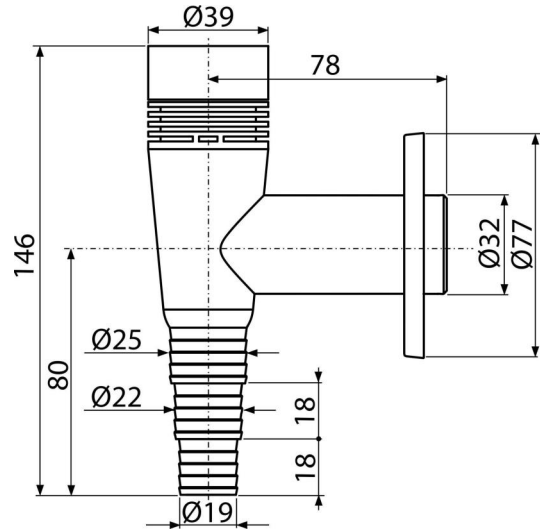

APS5

External washing machine trap with air-admittance valve, white DN32

Application

To connect the washing machine or dishwasher

Features

- Material: ABS
- Connection to waste pipe Ø32 mm
- Air admittance valve to equalize the vacuum in the waste system
- Service access for easy cleaning
- Dry odour flap against odours from the sewer

Scope of supply

- Plastic rosette
- Waste and trap body

Order number, Logistic information

Code	EAN	Weight (piece packing palett)	Dimensions (piece packing)	Quantity (packing palett)
APS5	8595580523114	0,10 7,64 233,8 kg	150×80×100 590×240×390 mm	75 2100 pcs