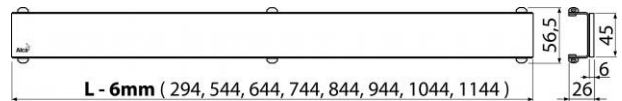

GL1204-300

GLASS – Grid for shower drain, glass-black

Application

For ALCA linear shower drains APZ6, APZ106, APZ1006, APZ1106, APZ16, APZ116, APZ1016, APZ1116

Features

- The basis is a stainless steel U-profile, which is glued to a massive polished plate made of tempered glass
- Material: glass, stainless steel DIN 1.4301, ČSN 17240

Norms

EN 1253

Scope of supply

- Grid
- Dismantling hook
- Plastic grid support

Order number

Code	EAN
GL1204-300	8595580527044

GL1204-300

GLASS – Grid for shower drain, glass-black

Technical specifications

- Load class H15 150 kg

Guarantee

2/3 years

Customs code

73269098

Weight - piece	0.8535 kg
Weight – packing	0. kg
Weight - pallet	kg
Dimensions - piece	400×0×Ø60 mm
Dimensions – packing	– mm
Quantity – packing	1 pc
Quantity – Palett	– pcs