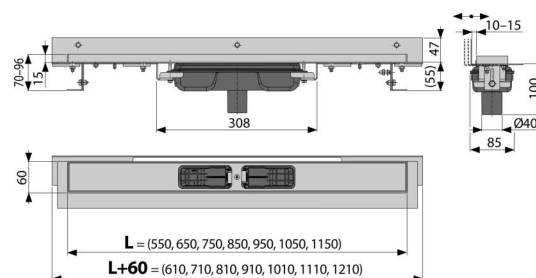

APZ1104-950 Flexible Low

Shower drain with an edge for perforated grids and adjustable vertical flange to the wall, straight outlet

Application

- For wheelchair access
- For wooden and prefabricated buildings
- For sites with limited floor height
- For drainage of floor-level showers
- For installation directly to the wall
- For perforated stainless steel grids
- For indoor use

Features

- Better and safer transition of the insulation from the floor to the wall
- The collar and trap are protected by foil, and the channel itself by a polystyrene insert
- Trap material: polypropylene
- Shower drain material: stainless steel 2 mm, AISI 304, DIN 1.4301
- Mechanically cleanable trap up to the waste pipe
- Adjustable vertical insulating collar for tiles with a thickness of 6–12 mm
- Linear drain from stainless steel (hardened by pickling, passivation and electrochemical polishing)
- Self-adhesive tape for quality waterproofing
- Trap firmly connected to the drain – 100% waterproofing
- Installation height from 55 mm
- Facilitates the inclination of the floor
- Adjustable height
- The high flow rate is achieved due to the double compartment trap system
- 25 years guarantee

Order number, Logistic information

Code	EAN	Weight (piece packing palett)	Dimensions (piece packing)	Quantity (packing palett)
APZ1104-950	8595580527501	950 mm 4,71 37,71 133,1 kg	1020x160x205 mm	8 24 pcs

Warranty 2/25 years * Customs code 39229000

Technical specifications

- Total installation height 70-96 mm
- Minimum thickness of concrete 55 mm
- Resistance of odour trap against the pressure 575 Pa
- Waste pipe diameter 40 mm
- Movable flange range 10-15 mm
- Flow rate 44 l/min
- Load class K3 300 kg
- Odour trap 28 mm