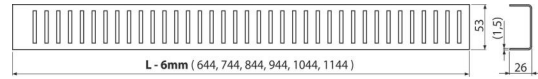

## CRZ PM-1150

Grid for shower drain, stainless steel-matt