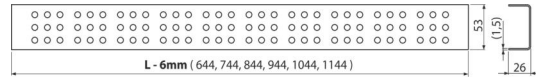

## CRZ CM-1150

Grid for shower drain, stainless steel-matt