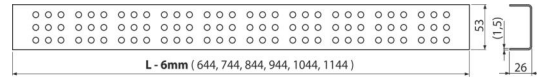

CRZ CM-1150

Grid for shower drain, stainless steel-matt

Application

For ALCA shower drains: APZ1, APZ101, APZ1001, APZ1101, APZ4, APZ104, APZ1004, APZ1104, APZ12, APZ22, APZ2012, APZ2022

Features

- Material: stainless steel AISI 304, DIN 1.4301
- Finish: stainless steel matt

Scope of supply

- Dismantling hook
- Plastic spacer pad
- Grid

Order number, Logistic information

Code	EAN	Weight (piece packing palett)	Dimensions (piece packing)	Quantity (packing palett)
CRZ CM-1150	8595580529031	1,35 1,35 - kg	1190x20x55 - mm	1 - pc