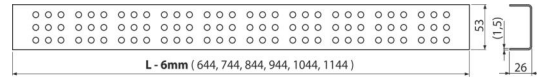

## CRZ CM-1050

Grid for shower drain, stainless steel-matt