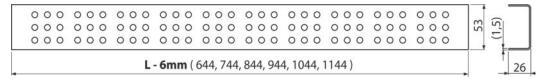

CRZ CM-950

Grid for shower drain, stainless steel-matt

Application

For ALCA shower drains: APZ1, APZ101, APZ1001, APZ1101, APZ4, APZ104, APZ1004, APZ1104, APZ12, APZ22, APZ2012, APZ2022

Features

- Material: stainless steel AISI 304, DIN 1.4301
- Finish: stainless steel matt

Scope of supply

- Dismantling hook
- Plastic spacer pad
- Grid

Order number, Logistic information

Code	EAN	Weight (piece packing palett)	Dimensions (piece packing)	Quantity (packing palett)
CRZ CM-950	8595580529079	1,13 1,13 - kg	990x20x55 - mm	1 - pc