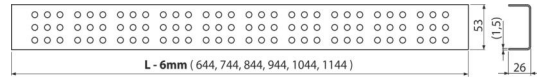

## CRZ CM-850

Grid for shower drain, stainless steel-matt