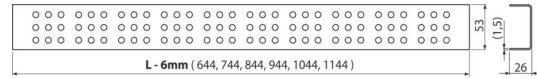

CRZ CM-750

Grid for shower drain, stainless steel-matt

Application

For ALCA shower drains: APZ1, APZ101, APZ1001, APZ1101, APZ4, APZ104, APZ1004, APZ1104, APZ12, APZ22, APZ2012, APZ2022

Features

- Material: stainless steel AISI 304, DIN 1.4301
- Finish: stainless steel matt

Scope of supply

- Dismantling hook
- Plastic spacer pad
- Grid

Order number, Logistic information

Code	EAN	Weight (piece | packing | palett)	Dimensions (piece | packing)	Quantity (packing | palett)
CRZ CM-750	8595580529109	0,92 | 0,92 | - kg	790x20x55 | - mm	1 | - pc

Warranty	Customs code	Norms
2/3 years	73269098	EN 1253

Technical specifications

- Load class K3 300 kg