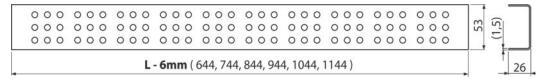

CRZ CM-550

Grid for shower drain, stainless steel-matt

Application

For ALCA shower drains: APZ1, APZ101, APZ1001, APZ1101, APZ4, APZ104, APZ1004, APZ1104, APZ12, APZ22, APZ2012, APZ2022

Features

- Material: stainless steel AISI 304, DIN 1.4301
- Finish: stainless steel matt

Scope of supply

- Dismantling hook
- Plastic spacer pad
- Grid

Order number, Logistic information

| Code | EAN | Weight (piece packing palett) | Dimensions (piece packing) | Quantity (packing palett) |
|------------|---------------|--------------------------------------|---------------------------------|--------------------------------|
| CRZ CM-550 | 8595580529123 | 0,72 0,72 - kg | 590x20x55 - mm | 1 - pc |