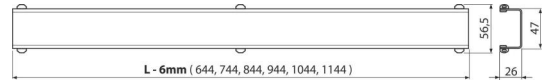

CRZ DM-650

Grid for shower drain, stainless steel-matt

Order number, Logistic information

Code	EAN	Weight (piece packing palett)	Dimensions (piece packing)	Quantity (packing palett)
CRZ DM-650	8595580529222	0,70 0,70 - kg	0x0x0 0x0x0 mm	1 - pc
Customs code 73269098				