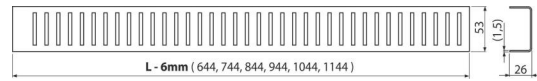

## CRZ PM-1050

Grid for shower drain, stainless steel-matt