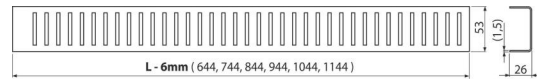

CRZ PM-950

Grid for shower drain, stainless steel-matt

Application

For ALCA shower drains: APZ1, APZ101, APZ1001, APZ1101, APZ4, APZ104, APZ1004, APZ1104, APZ12, APZ22, APZ2012, APZ2022

Features

- Material: stainless steel AISI 304, DIN 1.4301
- Finish: stainless steel matt

Scope of supply

- Dismantling hook
- Plastic spacer pad
- Grid

Order number, Logistic information

Code	EAN	Weight (piece packing palett)	Dimensions (piece packing)	Quantity (packing palett)
CRZ PM-950	8595580529253	1,08 1,08 - kg	990x20x55 - mm	1 - pc