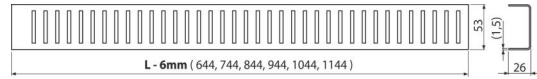

CRZ PM-750

Grid for shower drain, stainless steel-matt

Order number, Logistic information

Code	EAN	Weight (piece packing palett)	Dimensions (piece packing)	Quantity (packing palett)
CRZ PM-750	8595580529277	0,87 0,87 - kg	0x0x0 0x0x0 mm	1 - pc