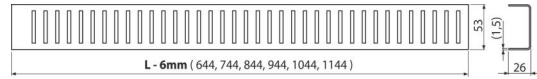

## CRZ PM-750

Grid for shower drain, stainless steel-matt

### Order number, Logistic information

Code	EAN	Weight (piece   packing   palett)	Dimensions (piece   packing)	Quantity (packing   palett)
CRZ PM-750	8595580529277	0,87   0,87   - kg	0x0x0   0x0x0 mm	1   - pc
<p>Customs code 73269098</p>				