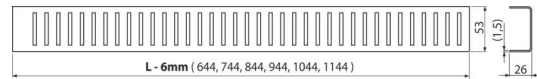

CRZ PM-550

Grid for shower drain, stainless steel-matt

Application

For ALCA shower drains: APZ1, APZ101, APZ1001, APZ1101, APZ4, APZ104, APZ1004, APZ1104, APZ12, APZ22, APZ2012, APZ2022

Features

- Material: stainless steel AISI 304, DIN 1.4301
- Finish: stainless steel matt

Scope of supply

- Dismantling hook
- Plastic spacer pad
- Grid

Order number, Logistic information

Code	EAN	Weight (piece | packing | palett)	Dimensions (piece | packing)	Quantity (packing | palett)
CRZ PM-550	8595580529314	0,78 | 0,78 | - kg	590x20x55 | - mm	1 | - pc

Warranty	Customs code	Norms
2/3 years	73269098	EN 1253

Technical specifications

- Load class K3 300 kg