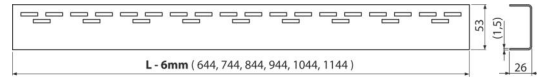

## CRZ HM-950

Grid for shower drain, stainless steel-matt