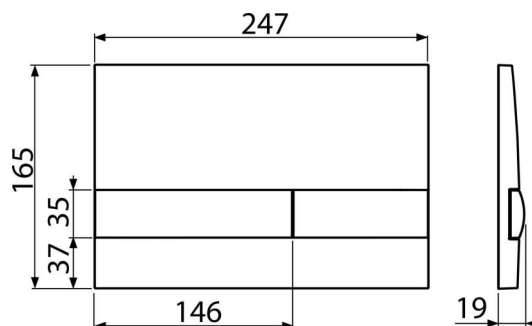

M1710

Flush plate for pre-wall installation systems, white-polished

Application

For pre-wall installation systems and concealed WC cisterns

Features

- Double-acting mechanical flushing
- Compatible for all pre-wall installation systems and cisterns for building into solid walls Alca
- Material: plastic
- The possibility of combining different colors of the base plate and flush plates
- Surface finish: white

Code	EAN	Weight (piece packing palett)	Dimensions (piece packing)	Quantity (packing palett)
M1710	8595580531959	0,37 9,26 279,4 kg	250x40x175 595x245x395 mm	25 700 pcs

Warranty 2/2 years * Customs code 39269097