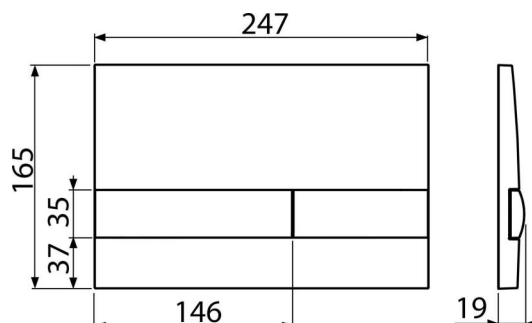

# M1710

Flush plate for pre-wall installation systems, white-polished

### Order number, Logistic information

Code	EAN	Weight (piece   packing   palett)	Dimensions (piece   packing)	Quantity (packing   palett)
M1710	8595580531959	0,37   9,26   279,4 kg	250x40x175   595x245x395 mm	25   700 pcs